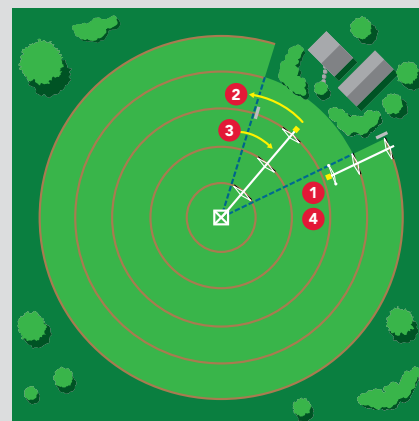

9500DS | DROP SPAN

Increase irrigated acres without buying more land

The 9500DS drop span option irrigates on imperfect fields around permanent obstacles such as buildings, equipment and fences. This option, available for center pivots, gives you the ability to quickly and easily drop obstructed outer spans, irrigate and then reattach those spans to continue irrigation.

HOW DOES IT WORK?

Barricades are installed at each side of the obstacle in your field. When the pivot reaches the “drop zone” barricade, it stops and you detach the outer span(s). The pivot continues to irrigate to the second barricade picking up previously inaccessible acres. Then auto-reverses back to the drop zone. You reattach the outer span(s) to resume irrigation as normal.

1. Drop zone barricade and dropped outer span(s)
2. Pivot continues irrigating to second barricade
3. Auto-reverse to the drop zone
4. Reattach the outer span(s) and resume irrigation

⋮ Indicates increased irrigation footprint

BENEFITS

- Quickest drop and reconnection time
- Same size as a standard Zimmatic joint, so existing wheel tracks don't change
- More end gun choices than the competition with manual and electric valves available
- Telescoping and retractable legs accommodate varying crop heights
- Full 6 5/8 in. diameter hose connection minimizes pressure drop
- Dual winches for faster operation
- Multiple drop spans can be installed on one pivot if required by multiple field obstructions